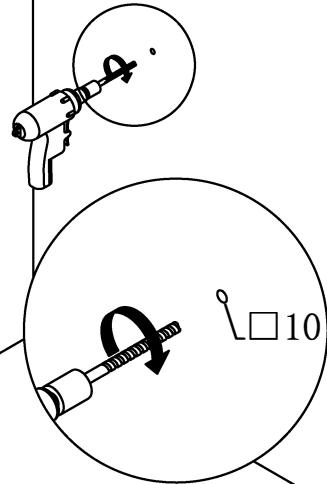

## Hardware

No.	Draw	Qty
A		2 PCS
B		2 PCS
C		2 PCS

Step1

Step2

Step3

Step4

Finished

Description:  
Main Cabinet  
Size:  
1200x460x850mm

Size:

1200x43x650mm

Tools: