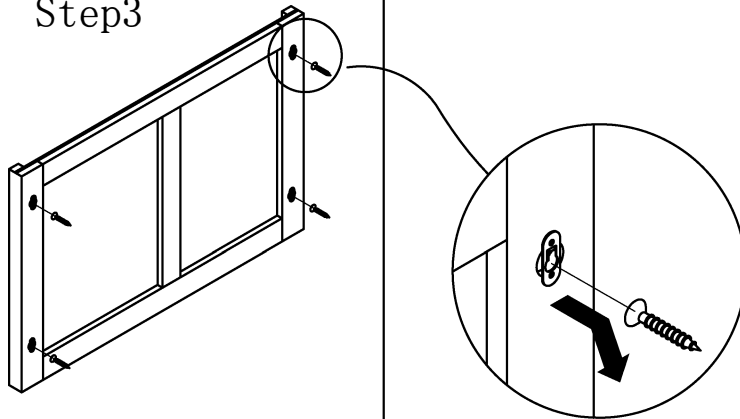

## Hardware

No.	Draw	Qty
A		4 PCS
B		4 PCS

Step1

Step2

Step3

Finished

Description:

Mirror

Size:

1200x43x650mm

Tools: